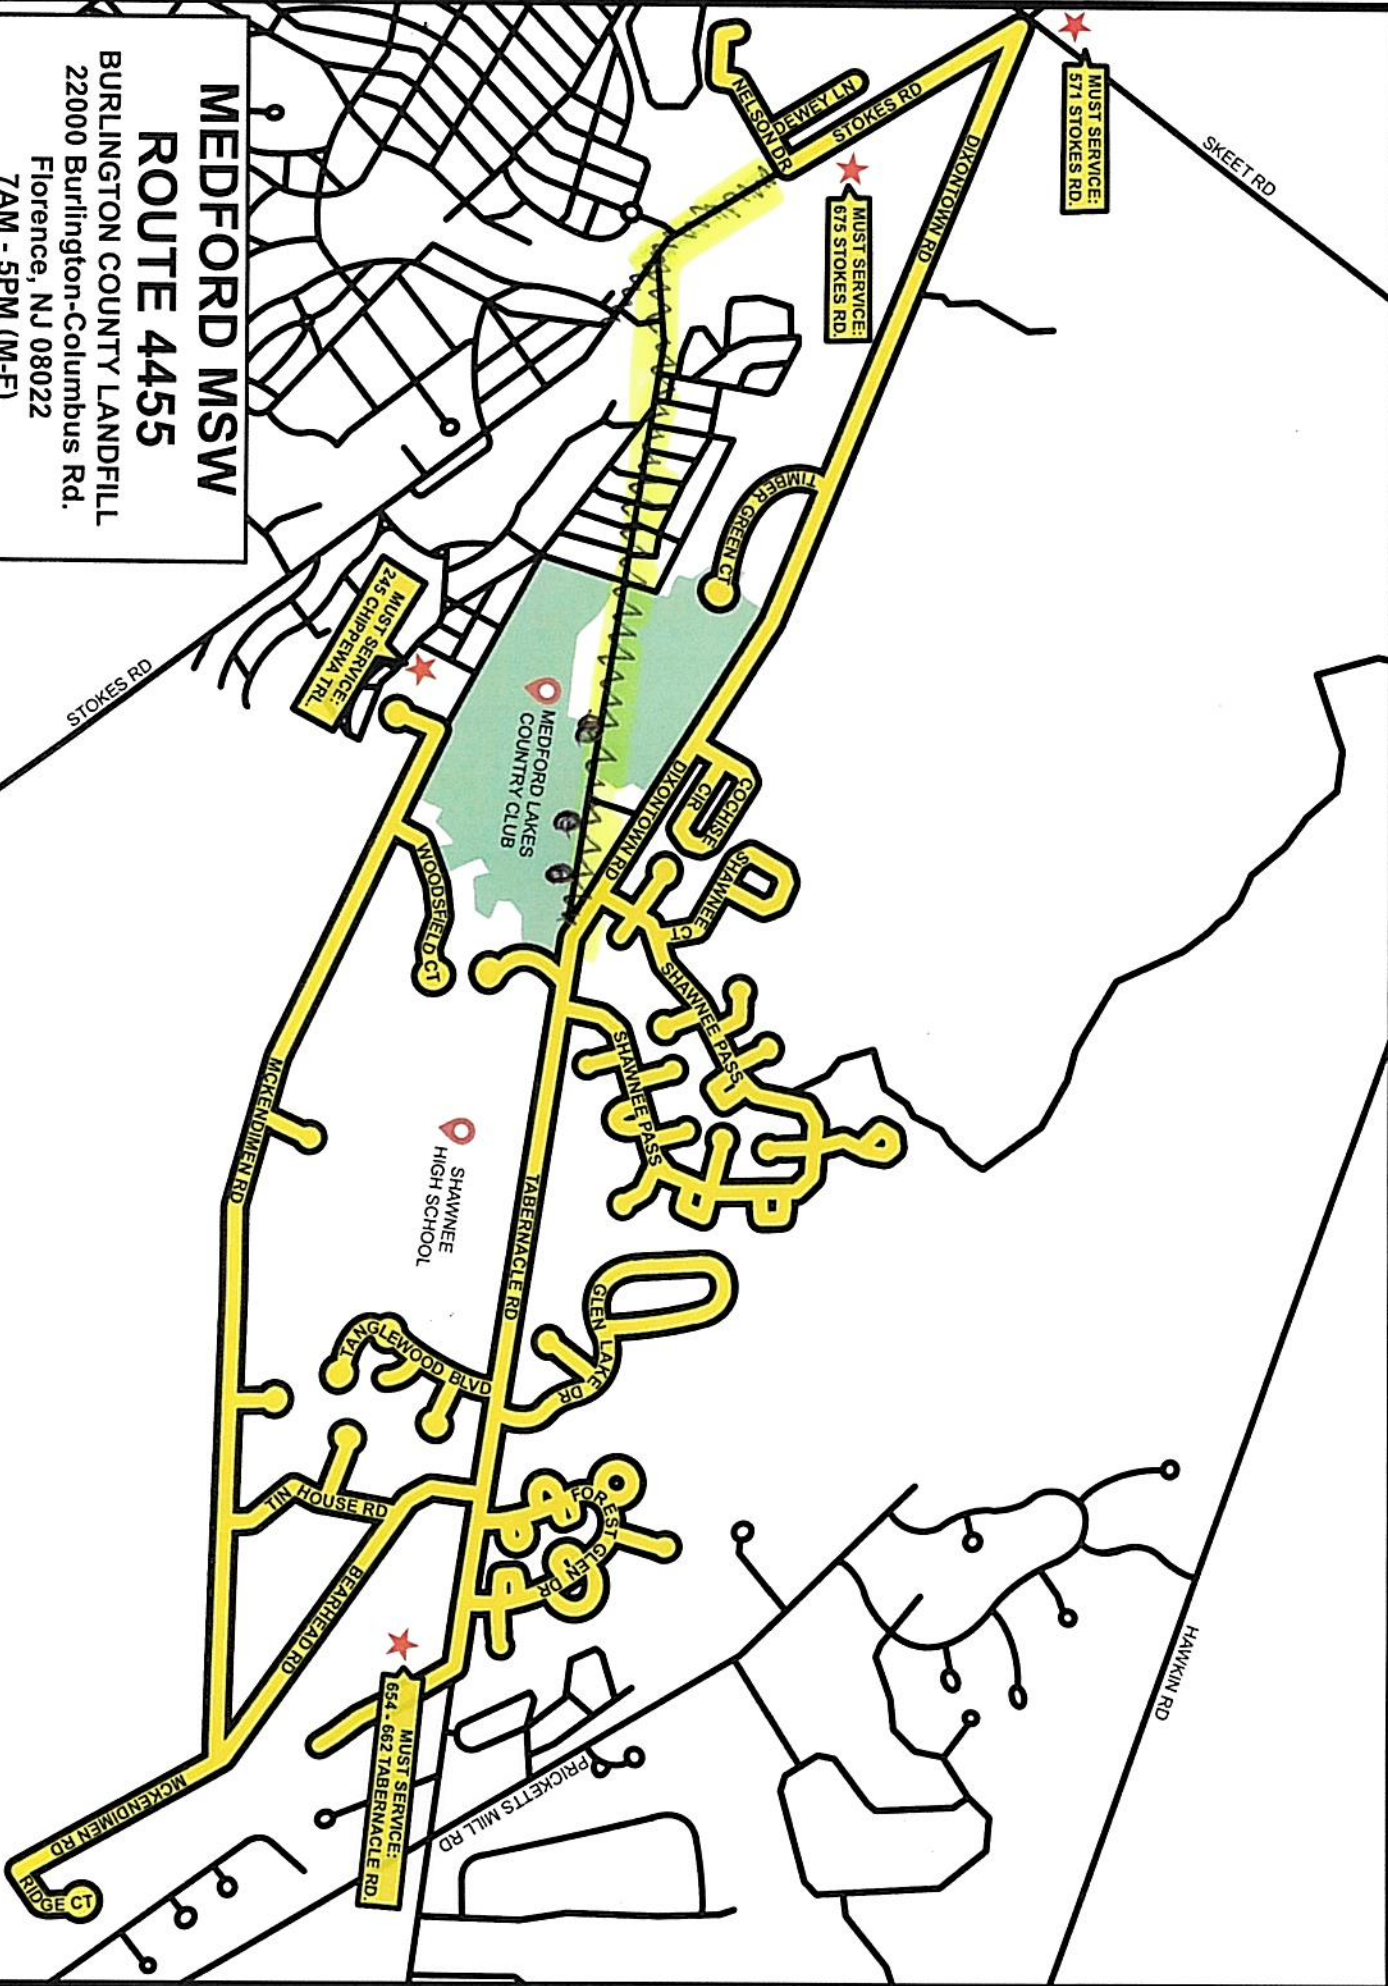

MEDFORD MSW
ROUTE 4455
BURLINGTON COUNTY LANDFILL
22000 Burlington-Columbus Rd.
Florence, NJ 08022
7AM - 5PM (M-F)
7AM - 12PM (SAT)

MEDFORD MSW
ROUTE 4457
 BURLINGTON COUNTY LANDFILL
 22000 Burlington-Columbus Rd.
 Florence, NJ 08022
 7AM - 5PM (M-F)
 7AM - 12PM (SAT)