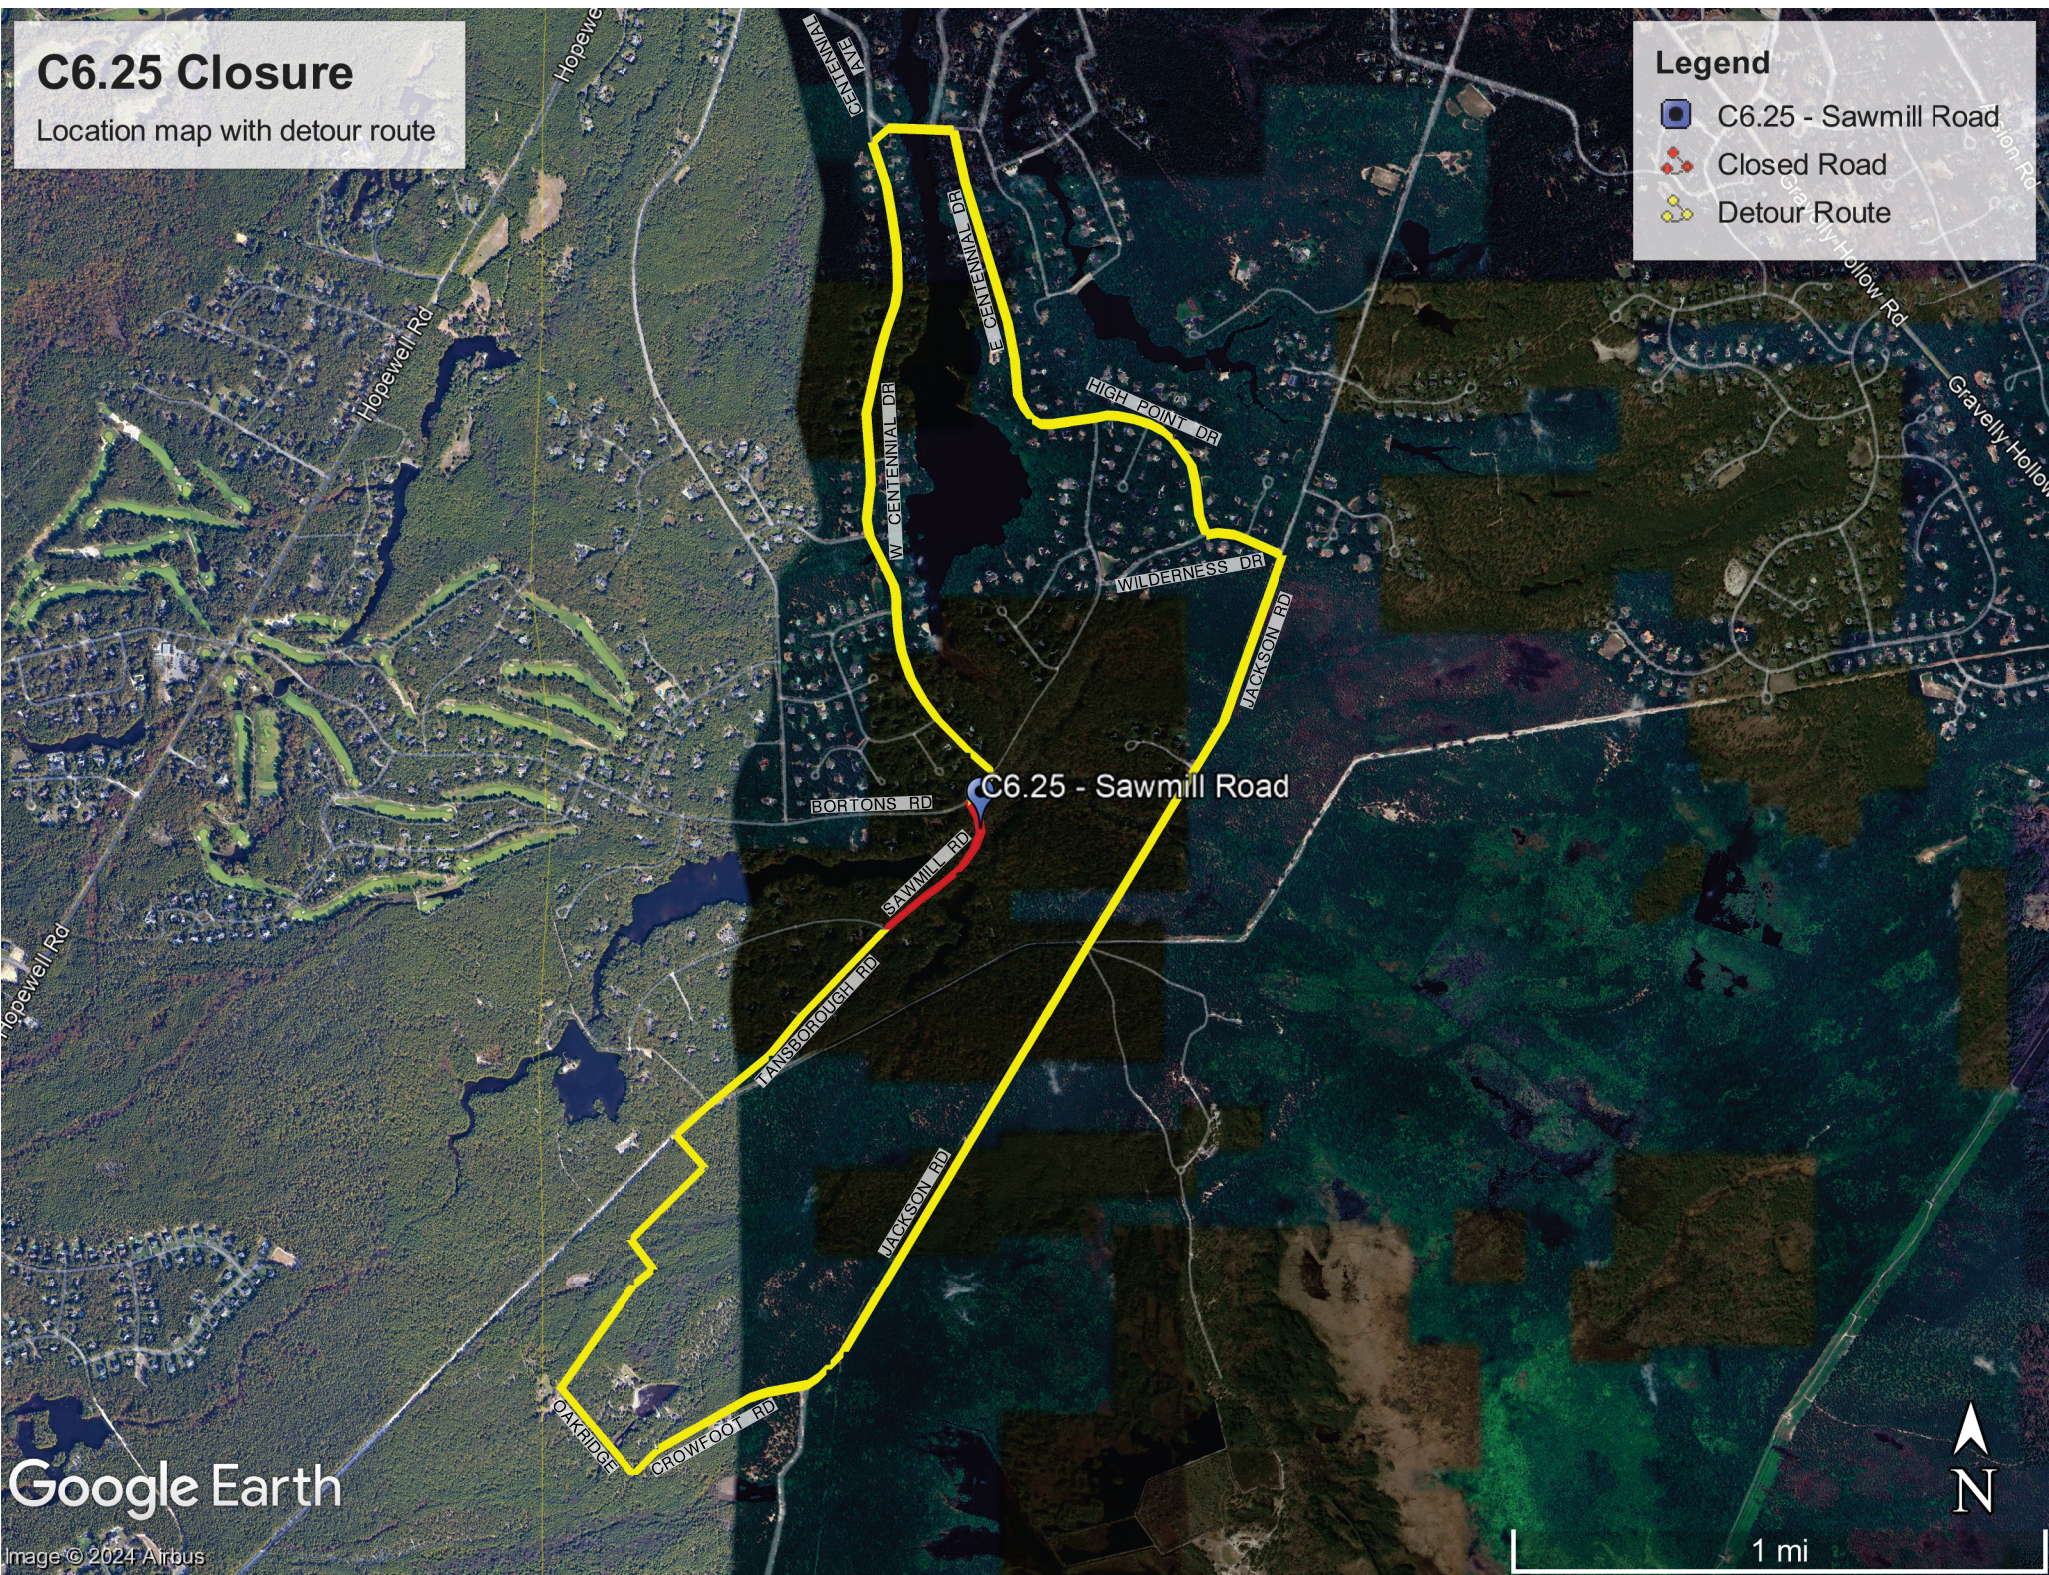

C6.25 Closure

Location map with detour route

Legend

-  C6.25 - Sawmill Road
-  Closed Road
-  Detour Route

Google Earth

Image © 2024 Airbus