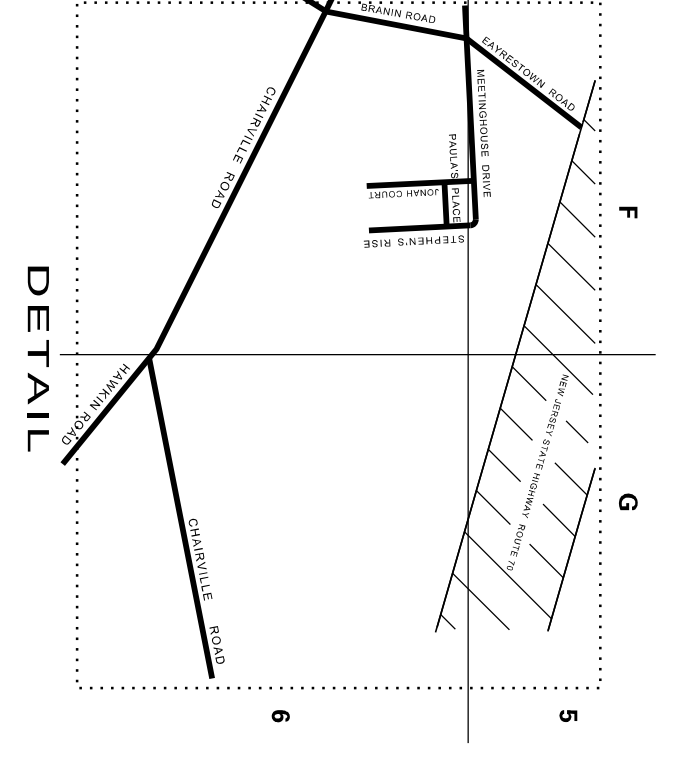

MEDFORD TOWNSHIP

BURLINGTON COUNTY, NEW JERSEY

1 2 3 4 5 6 7 8 9 10 11 12 13 14 15 16 17 18 19

A B C D E F G H I J K

AREA A

AREA B

LEGEND

- IMPROVED ROADS 157.8 MILES
- UNIMPROVED ROADS 8.0 MILES
- COUNTY ROADS
- STATE ROADS
- PRIVATE ROADS

BULK TRASH PICKUP

- AREA A
- AREA B