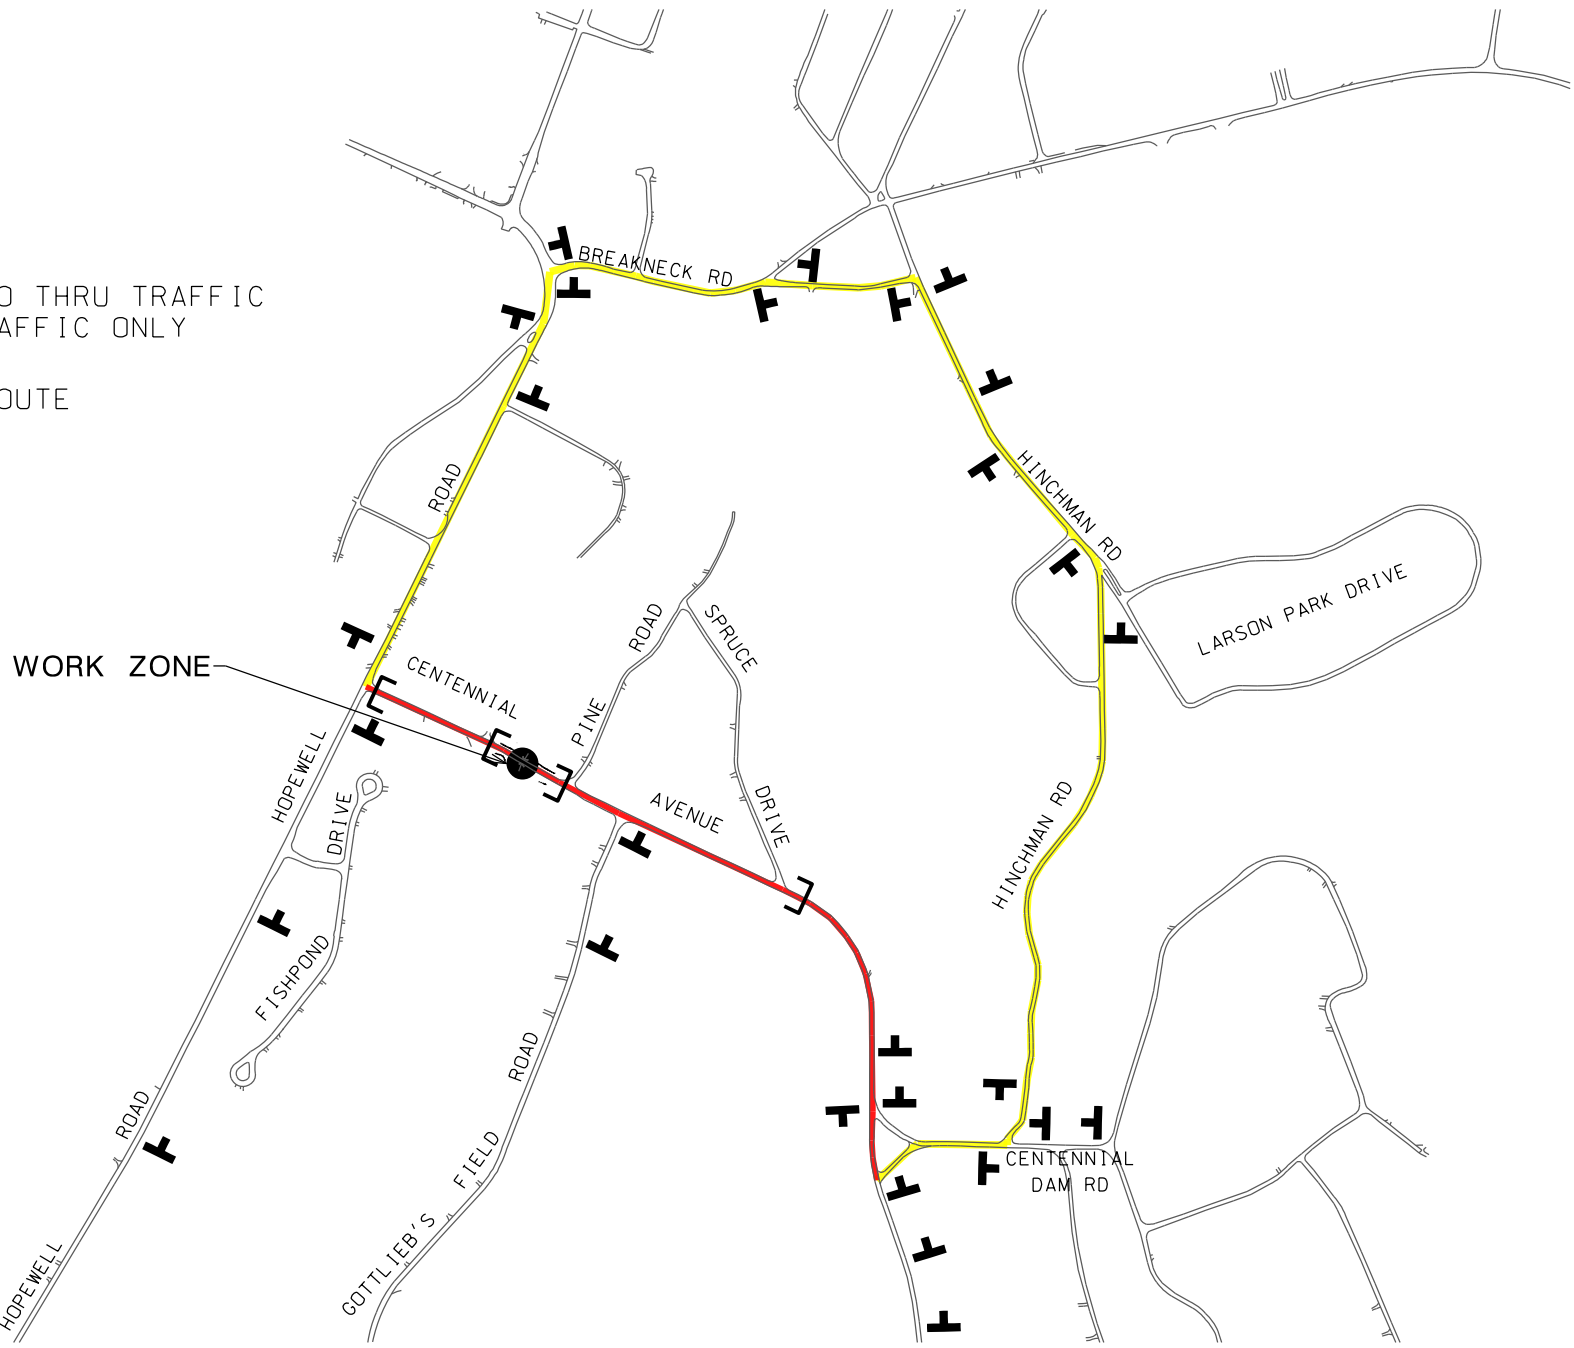

-  CLOSED TO THRU TRAFFIC
LOCAL TRAFFIC ONLY
-  DETOUR ROUTE

DETOUR PLAN

TEMPORARY ROAD CLOSURE CENTENNIAL AVE